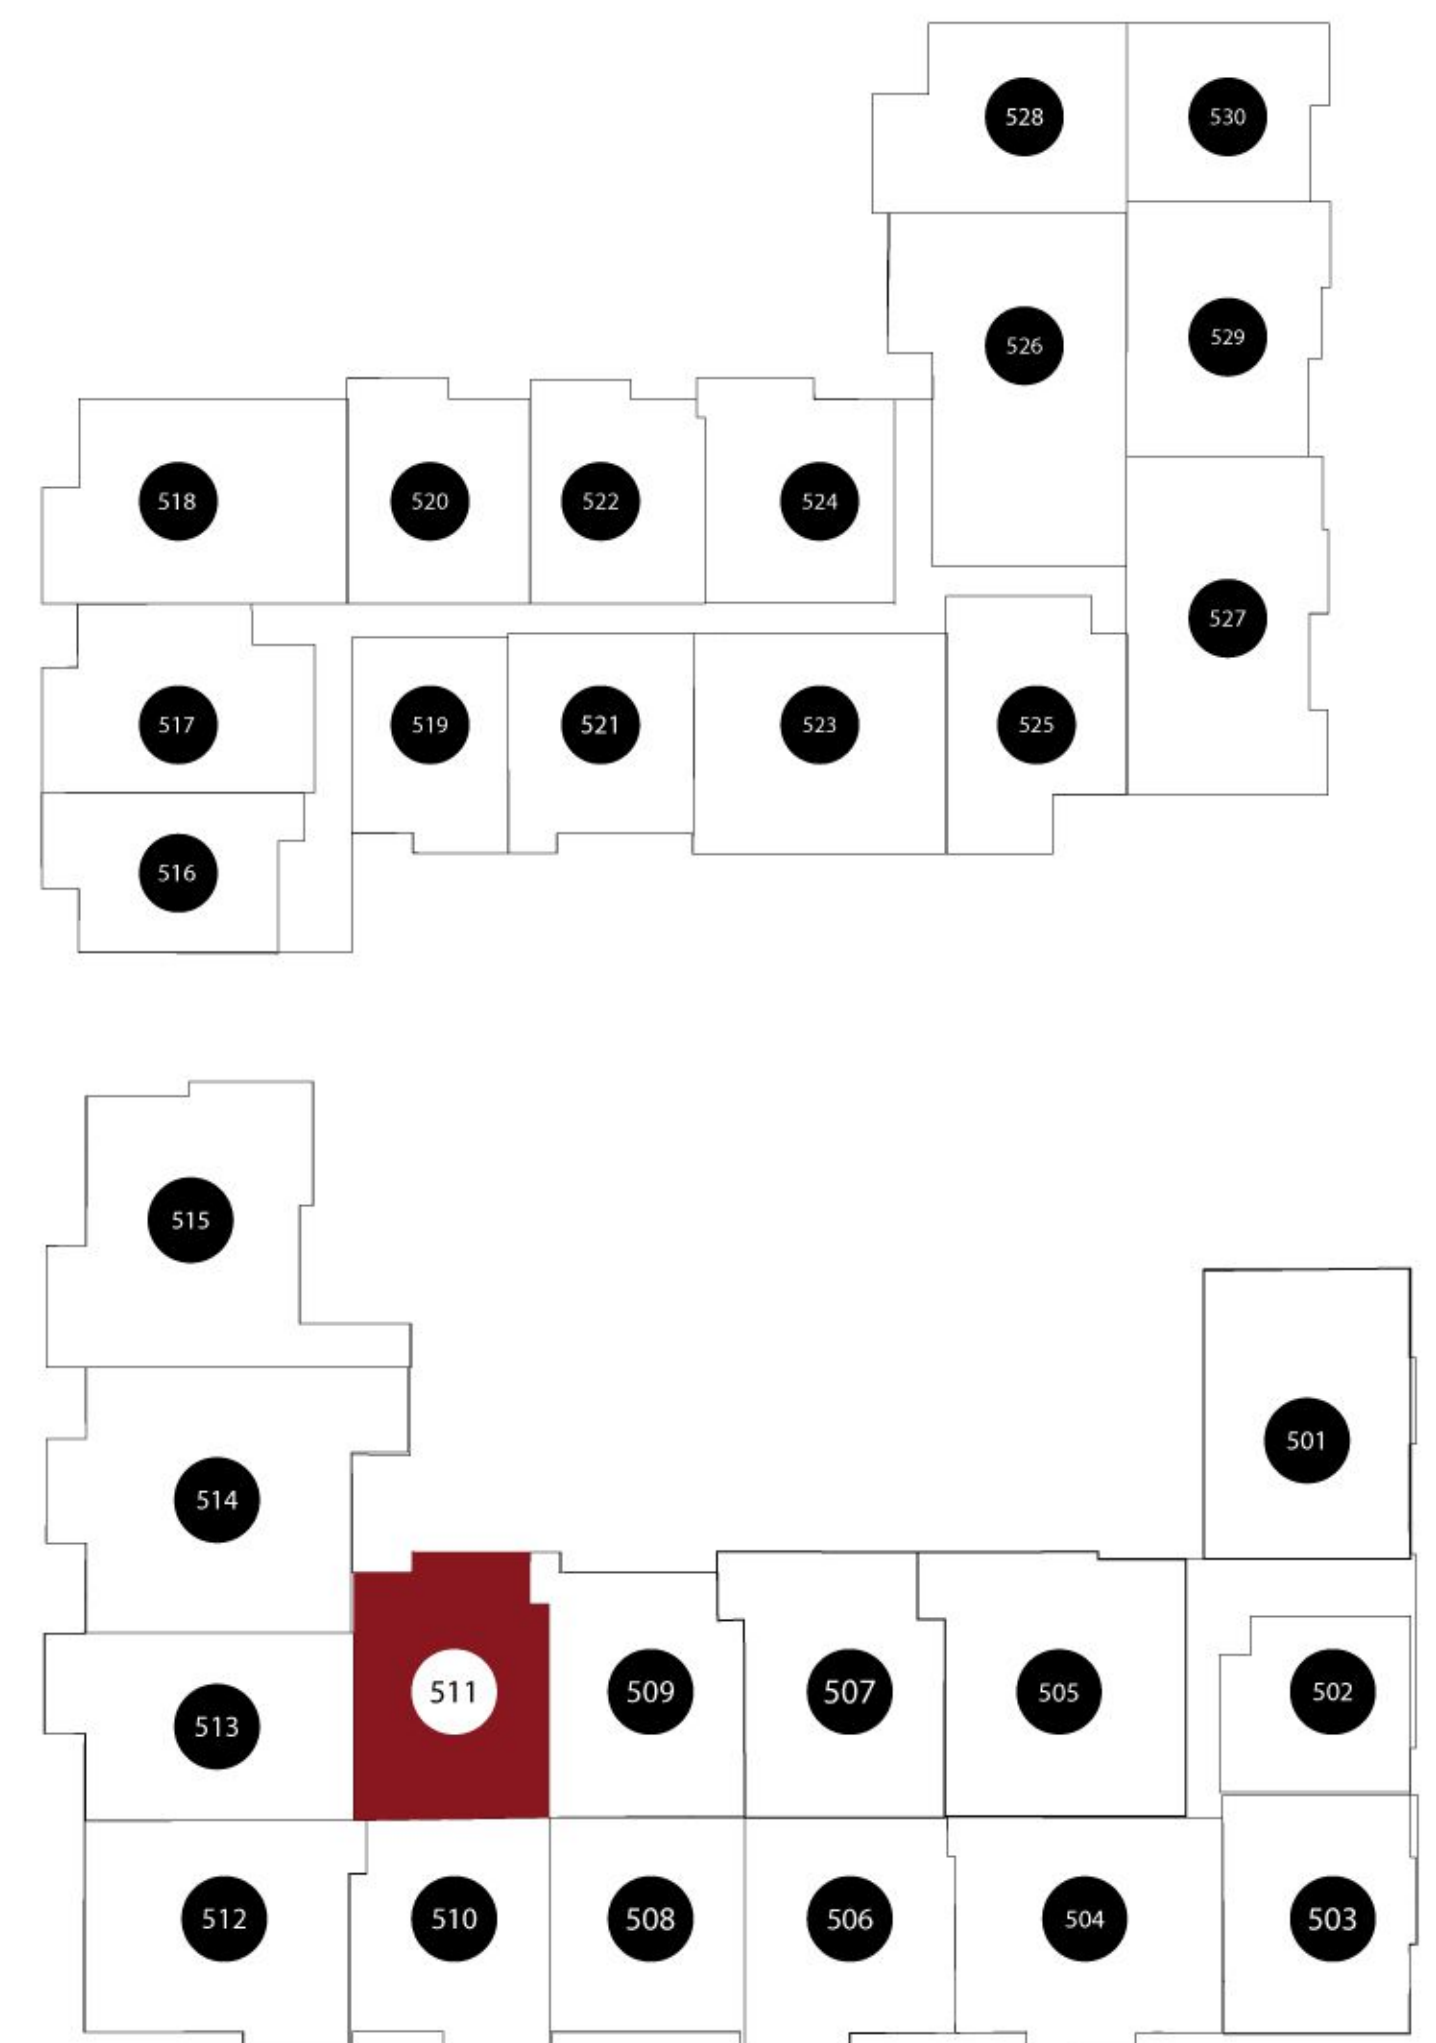

APT: 511

DIMENSIONS	
● Bedroom	13x13
● Living Area	15x16
● Balcony	75sq.ft
● Total Area	875sq.ft

Station House
44 Veterans Memorial Drive
Somerville, NJ 08876
Phone: 908-879-2000
www.dgmpropertiesnj.com